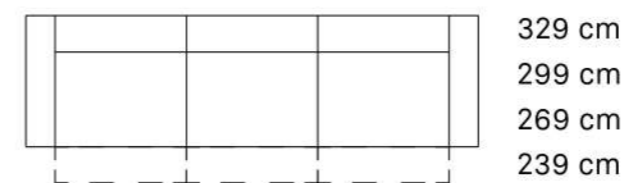

Profondità / Depth 103 cm
Altezza / Height 95 cm

TIME

Coniuga la comodità dei divani di qualità con l'accuratezza del design.

A caratterizzare il progetto, i piedini metallici che conferiscono leggerezza e stabilità e la seduta relax.

Il poggiatesta regolabile manualmente aiuta a raggiungere la posizione di relax ricercata.

It combines the comfort of quality sofas with the accuracy of design.

Distinguishing features include metal feet that provide lightness and stability and a relaxing seat.

The manually adjustable headrest helps achieve the sought-after relaxation position.