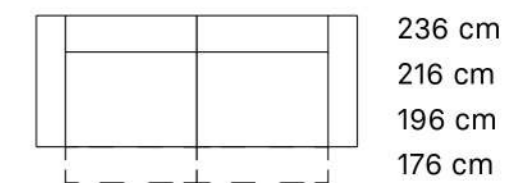

Profondità / Depth 103 cm
Altezza / Height 95 cm

TIME

Coniuga la comodità dei divani di qualità con l'accuratezza del design.

A caratterizzare il progetto, i piedini metallici che conferiscono leggerezza e stabilità e la seduta relax.

Il poggiatesta regolabile manualmente aiuta a raggiungere la posizione di relax ricercata.

It combines the comfort of quality sofas with the accuracy of design.

Distinguishing features include metal feet that provide lightness and stability and a relaxing seat.

The manually adjustable headrest helps achieve the sought-after relaxation position.