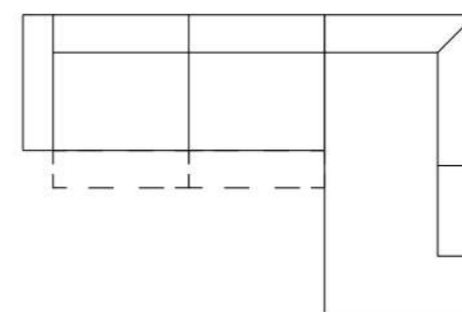

Featuring soft and cozy lines, this model presents a refined and contemporary design that lends itself to contemporary and classic settings.

303 cm
243 cm

222 cm
182 cm

Lat. 2P. Relax + Meridiana Dritta

L. 296 x 225 cm
L. 256 x 225 cm