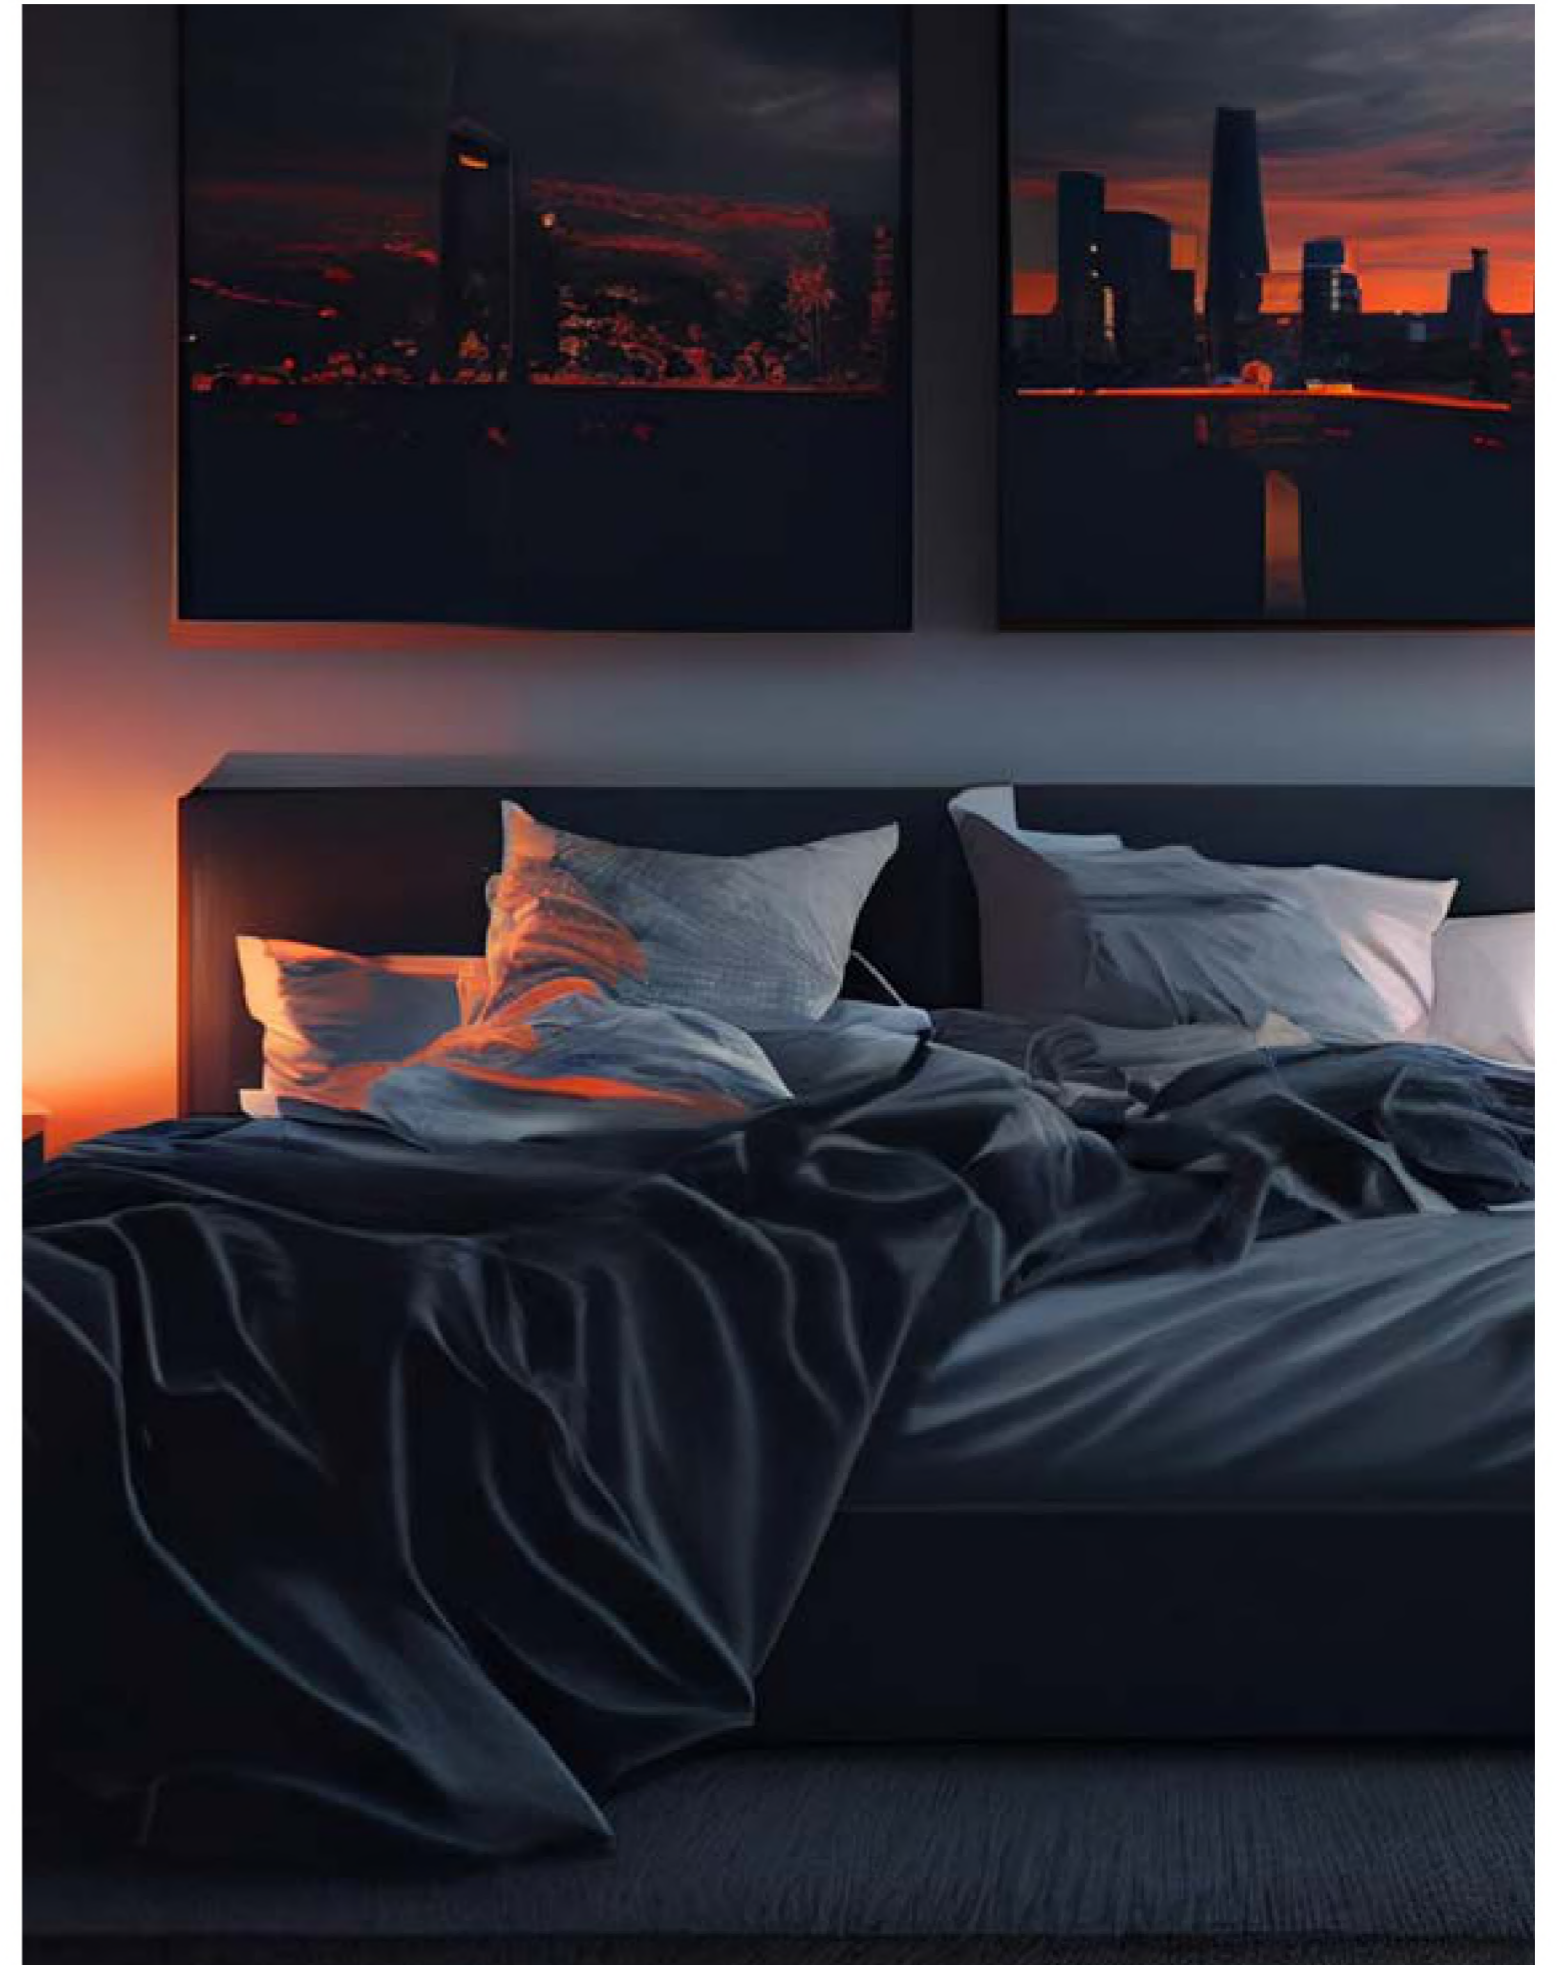

Steeped in the timeless beauty of Italian craftsmanship, the beds in the "Night" collection represent a hymn to perfection. Every detail is attended to with the utmost precision, from the upholstered headboards that hug the body softly to the careful choice of fine fabrics that lend a touch of refinement to every room.

The modern design of "Night" captures the essence of contemporary aesthetics, offering clean lines and balanced shapes that blend harmoniously into any space. The collection reflects an understated elegance, creating a cozy and serene environment for sleeping at night.

Each "Night" bed is a unique masterpiece, the result of craftsmanship handed down from generation to generation. The result is a fusion of innovation and tradition, where quality and attention to detail come together in a perfect marriage.

Imagine yourself wrapped in the soft upholstery of our beds as the beauty of Italian design blends with your personal vision of a refined space. Alessi's "Night" collection is more than a collection of furniture; it is an invitation to experience luxury every night, to immerse yourself in a world of timeless elegance.