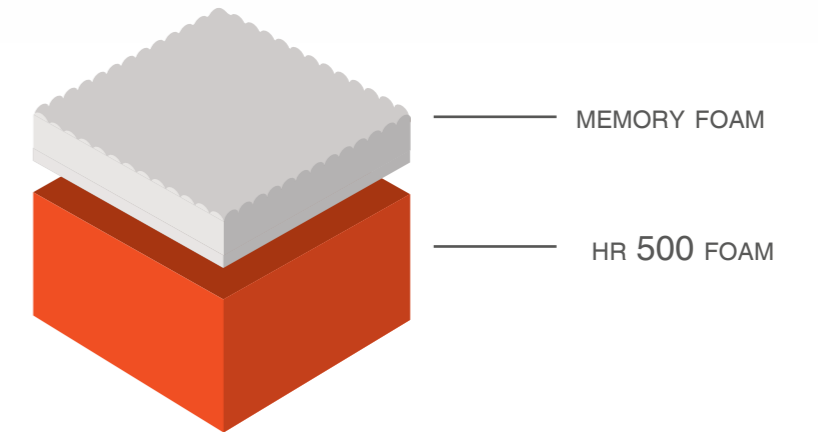

Premium X3000

Active

H. 26 cm

H. 22 cm

- ANTI ACARO
ANTI-MITE
- ANALLERGICO
HYPOALLERGENIC
- ORTOPEDICO
ORTHOPEDIC
- BAMBOO
- INDEFORMABILE
NON-DEFORMABLE
- TRASPIRANTE
BREATHABLE
- MADE IN ITALY

- ANTI ACARO
ANTI-MITE
- ANALLERGICO
HYPOALLERGENIC
- WATER FOAM
- ERGONOMICO
ERGONOMI
- INDEFORMABILE
NON-DEFORMABLE
- TRASPIRANTE
BREATHABLE
- BAMBOO
- MADE IN ITALY