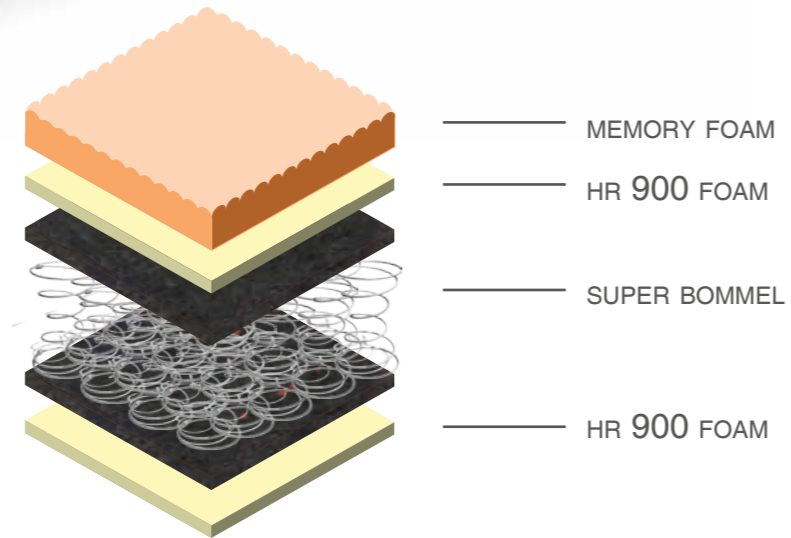

ANTI ACARO
ANTI-MITE

ANALLERGICO
HYPOALLERGENIC

WATER FOAM

ERGONOMICO
ERGONOMI

INDEFORMABILE
NON-DEFORMABLE

TRASPIRANTE
BREATHABLE

GINSENG

MADE IN ITALY

Premium X3000

Active

H. 26 cm

H. 22 cm

- ANTI ACARO
ANTI-MITE
- ANALLERGICO
HYPOALLERGENIC
- ORTOPEDICO
ORTHOPEDIC
- BAMBOO
- INDEFORMABILE
NON-DEFORMABLE
- TRASPIRANTE
BREATHABLE
- MADE IN ITALY

- ANTI ACARO
ANTI-MITE
- ANALLERGICO
HYPOALLERGENIC
- WATER FOAM
- ERGONOMICO
ERGONOMI
- INDEFORMABILE
NON-DEFORMABLE
- TRASPIRANTE
BREATHABLE
- BAMBOO
- MADE IN ITALY