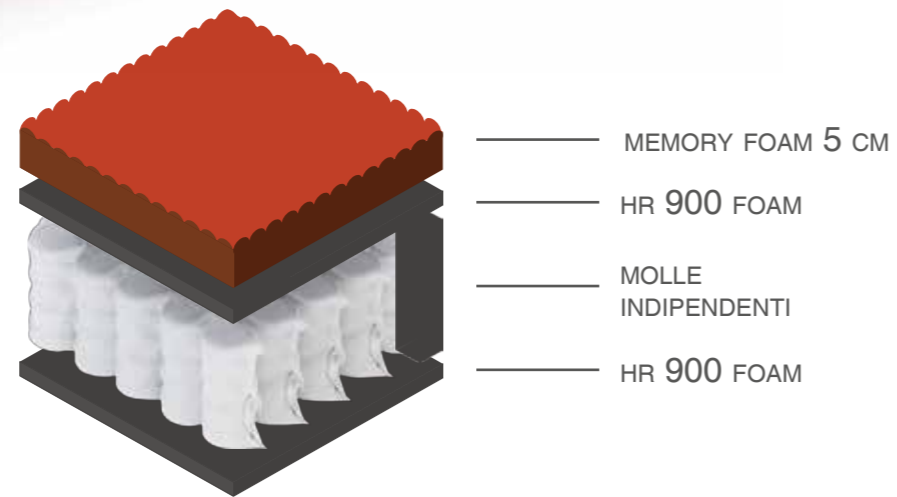

Il Telaio portante in massello e fascia perimetrale in agglomerati di pino conferisce maggiore durabilità e resistenza

Il piano materasso è in rivestimento antiscivolo

Bed base with rigid top suitable for hotels

Available in various sizes and heights

The padded orthopedic top keeps the comfort of the mattress unaltered by increasing the rigidity

The supporting frame in solid wood and perimeter band in poplar agglomerates gives greater durability and resistance

The mattress top is in non-slip coating

MATERASSI

Premium X3000

Performance

H. 26 CM

SFODERABILE
REMOVABLE COVER

H. 25 CM

SFODERABILE
REMOVABLE COVER