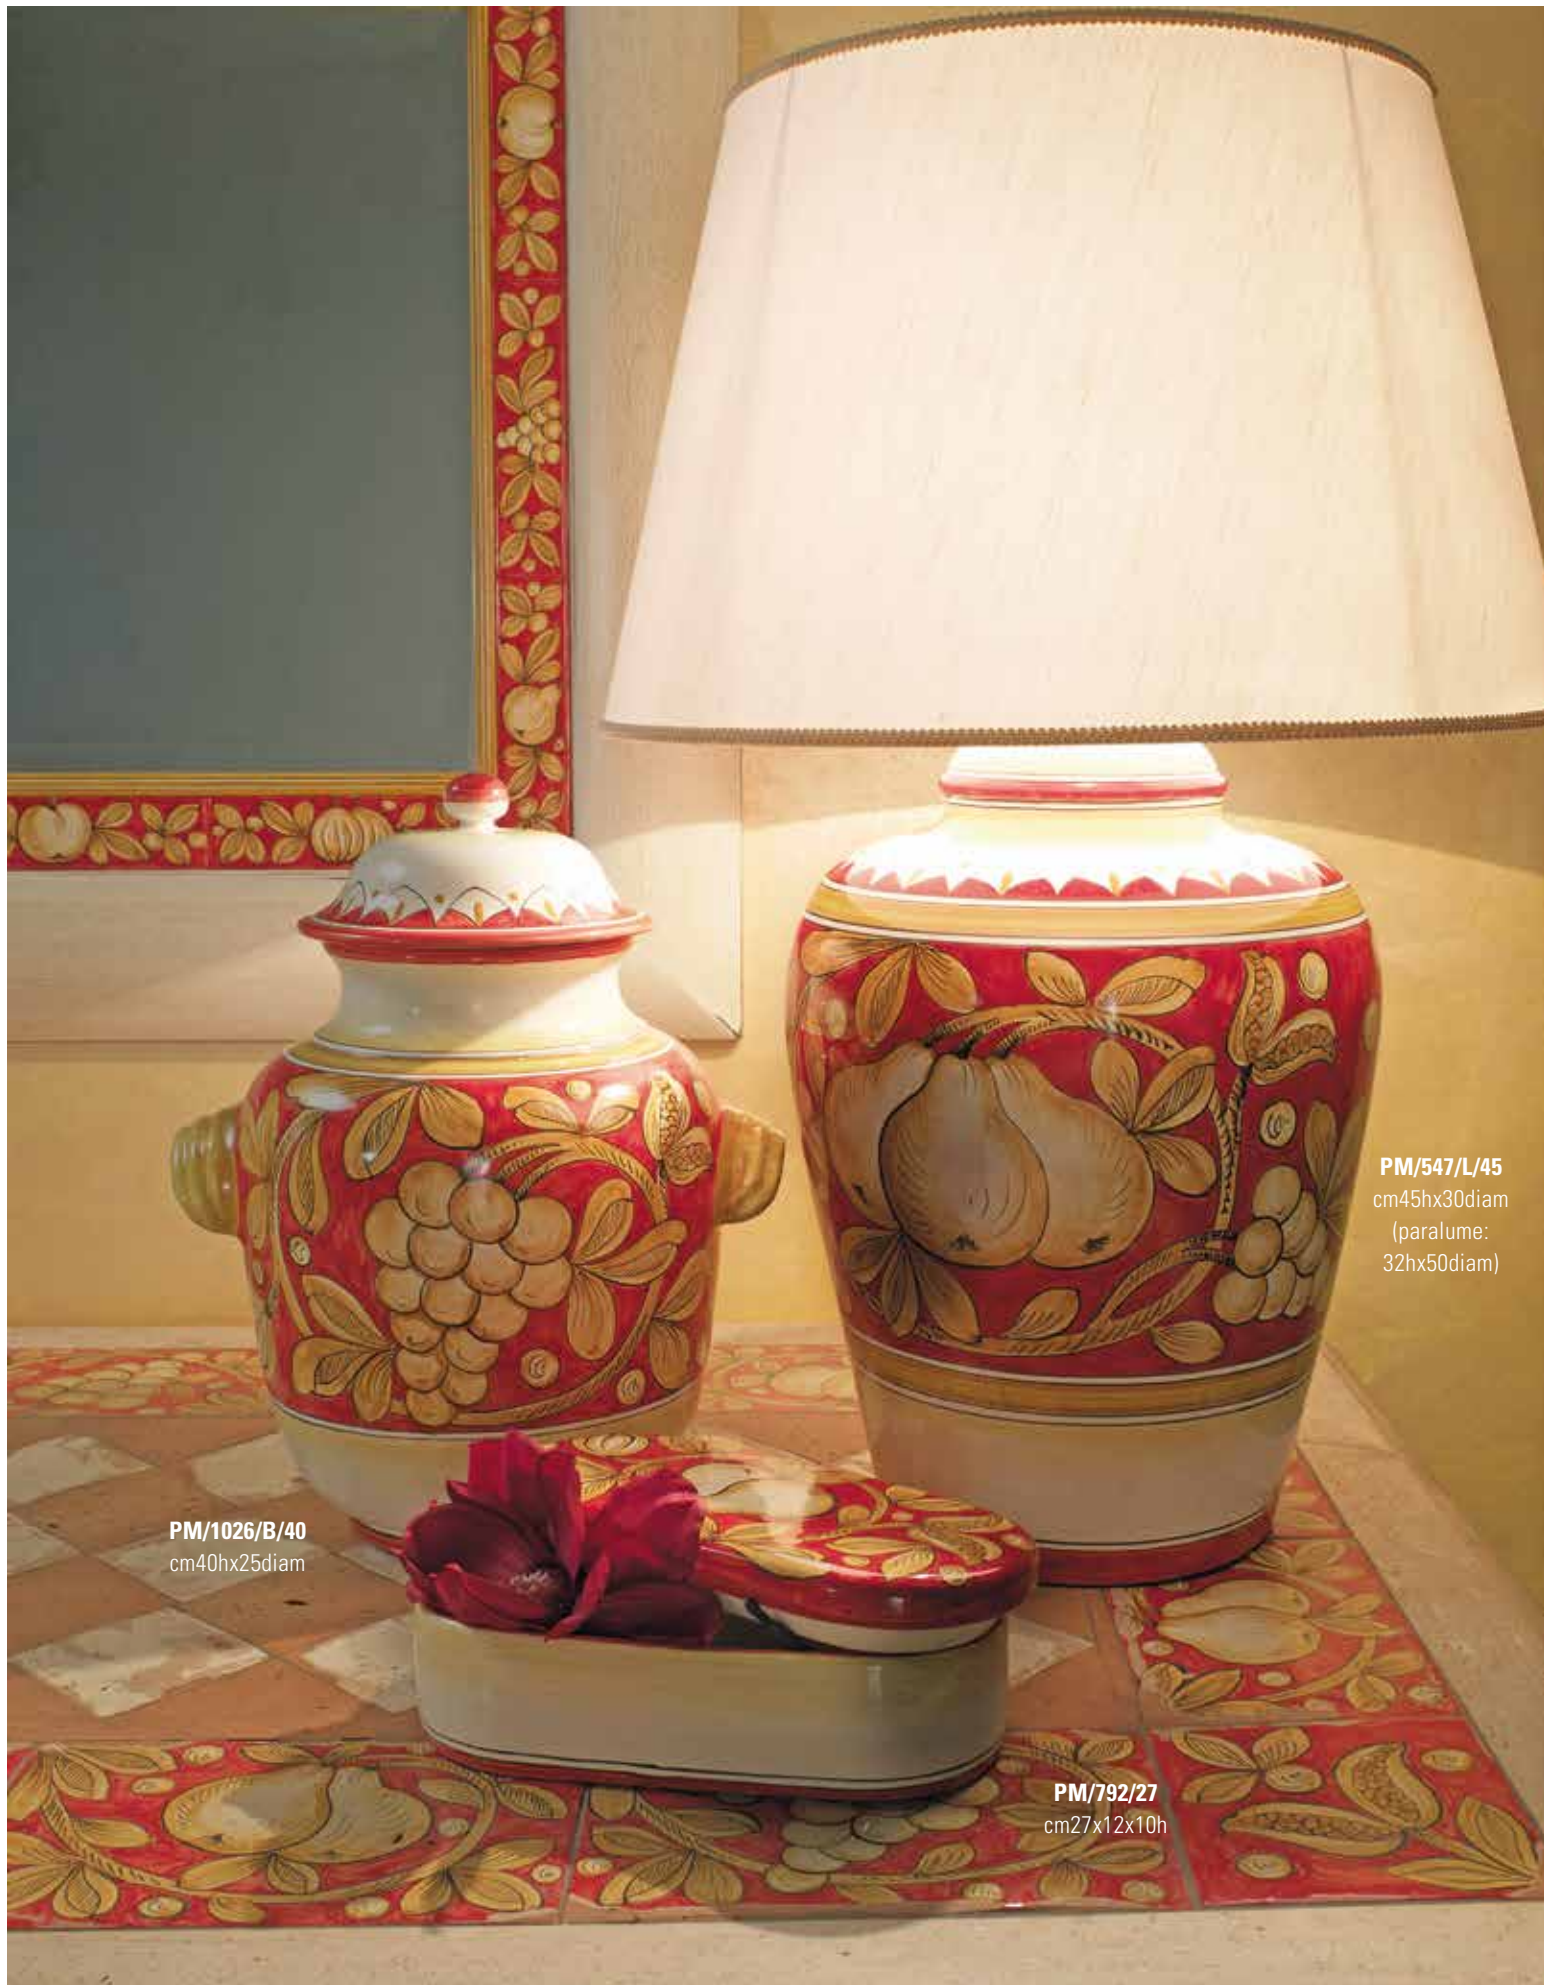

# POMPEIANO

*Collezione Frutta & Fiori / Fruits & Flowers Collection*

**PM/1026/B/40**  
cm40hx25diam

**PM/547/L/45**  
cm45hx30diam  
(paralume:  
32hx50diam)

**PM/792/27**  
cm27x12x10h

**PM/SP.12**  
cm110x90